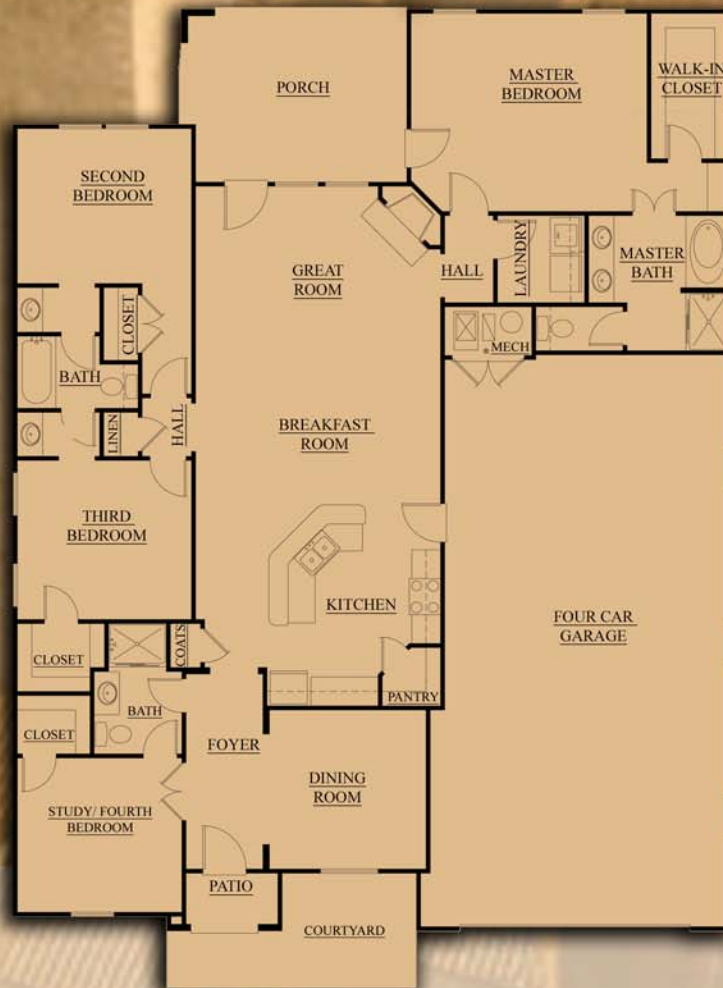

TUSCAN

SERIES

SIENNA II

Amenities:

- old world styling
- one level living
- 4 bedroom/ study
- guest bath/ powder room
- 4 car tandem garage
- spacious master suite
- 12 foot ceiling in living area
- custom interior finishes
- granite bath & kitchen tops

Total Square Footage
2,017

4 - Bedroom
3 - Bath

Square footage and finishes may vary;
artist renderings for marketing purposes only.