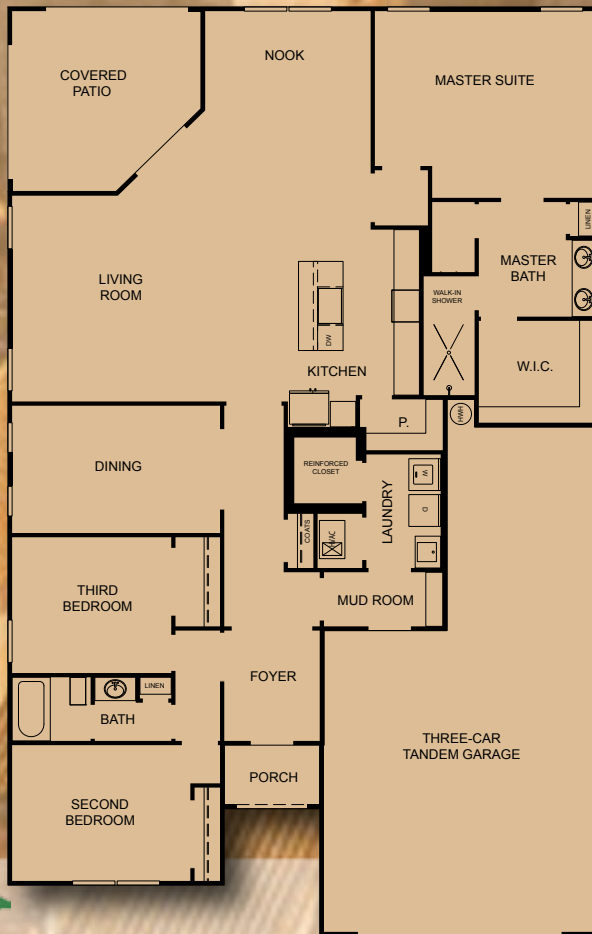

## SERIES

### DIAMANTE

#### Amenities:

- Old World Styling / Modern Living
- One Level Living
- 3 Bedroom
- Spa Inspired Master
- Chef's Kitchen
- Formal Dining / Office
- Large 3 Car Tandem Garage
- Concrete Reinforced Closet
- Vaulted Ceilings