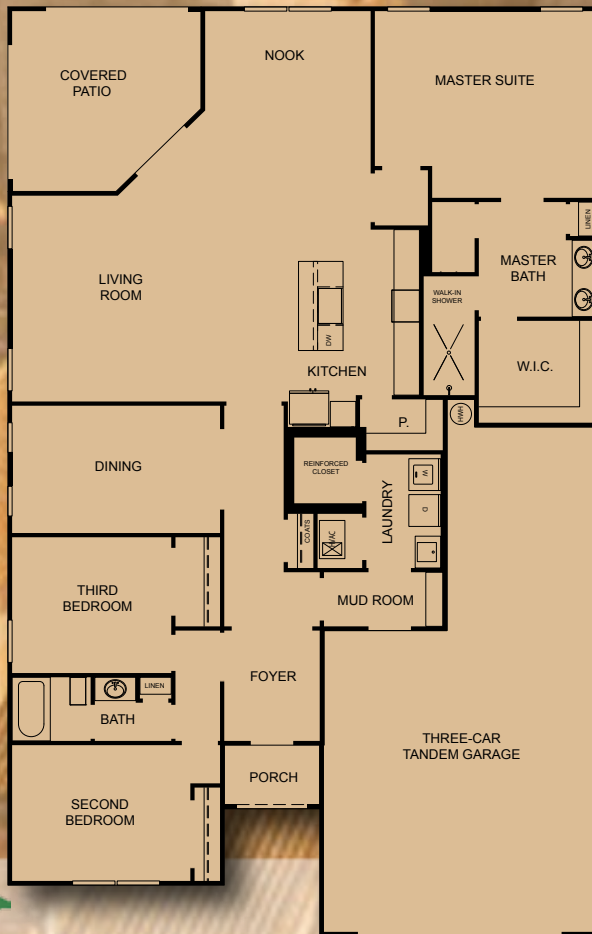

TUSCAN

SERIES

DIAMANTE

Amenities:

- Old World Styling / Modern Living
- One Level Living
- 3 Bedroom
- Spa Inspired Master
- Chef's Kitchen
- Formal Dining / Office
- Large 3 Car Tandem Garage
- Concrete Reinforced Closet
- Vaulted Ceilings

Total Square Footage
2,300

3 - Bedroom
2 - Bath

Square footage and finishes may vary; artist renderings for marketing purposes only.